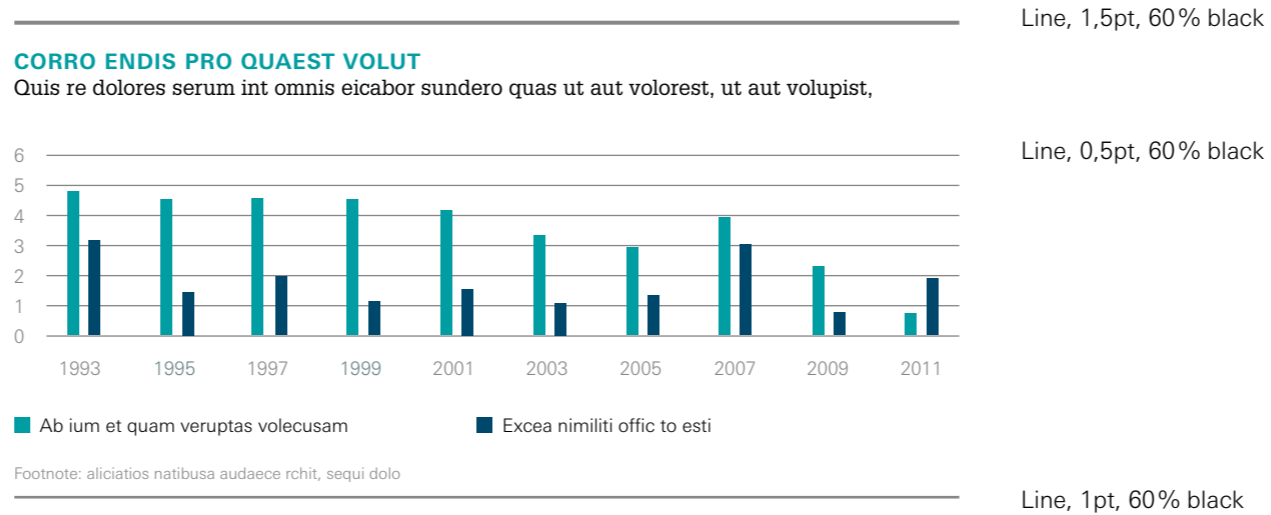

How to use

Tables & Graphs

	Example	Description
Headline	ERO BLABOREREM VOLORERUM QUIBUSAM	Univers Next Bold, Capital letters, 8pt Character spacing: 40
Subheadline	Aborepelibus nuscipsant et et opta sim reium ea dolupta	Glypha Roman, 8pt
Content	Sed molupta tiscili squasi optur assed eum autentiur, ut ellaut offic	Univers Next Light, 7pt
Footnote	At hic tem. Oluptin cus dis nus, que la vel imus consequ	Univers Next Light, 6pt

Line, 1,5pt, 60% black

Line, 0,5pt, 60% black

Line, 1pt, 60% black